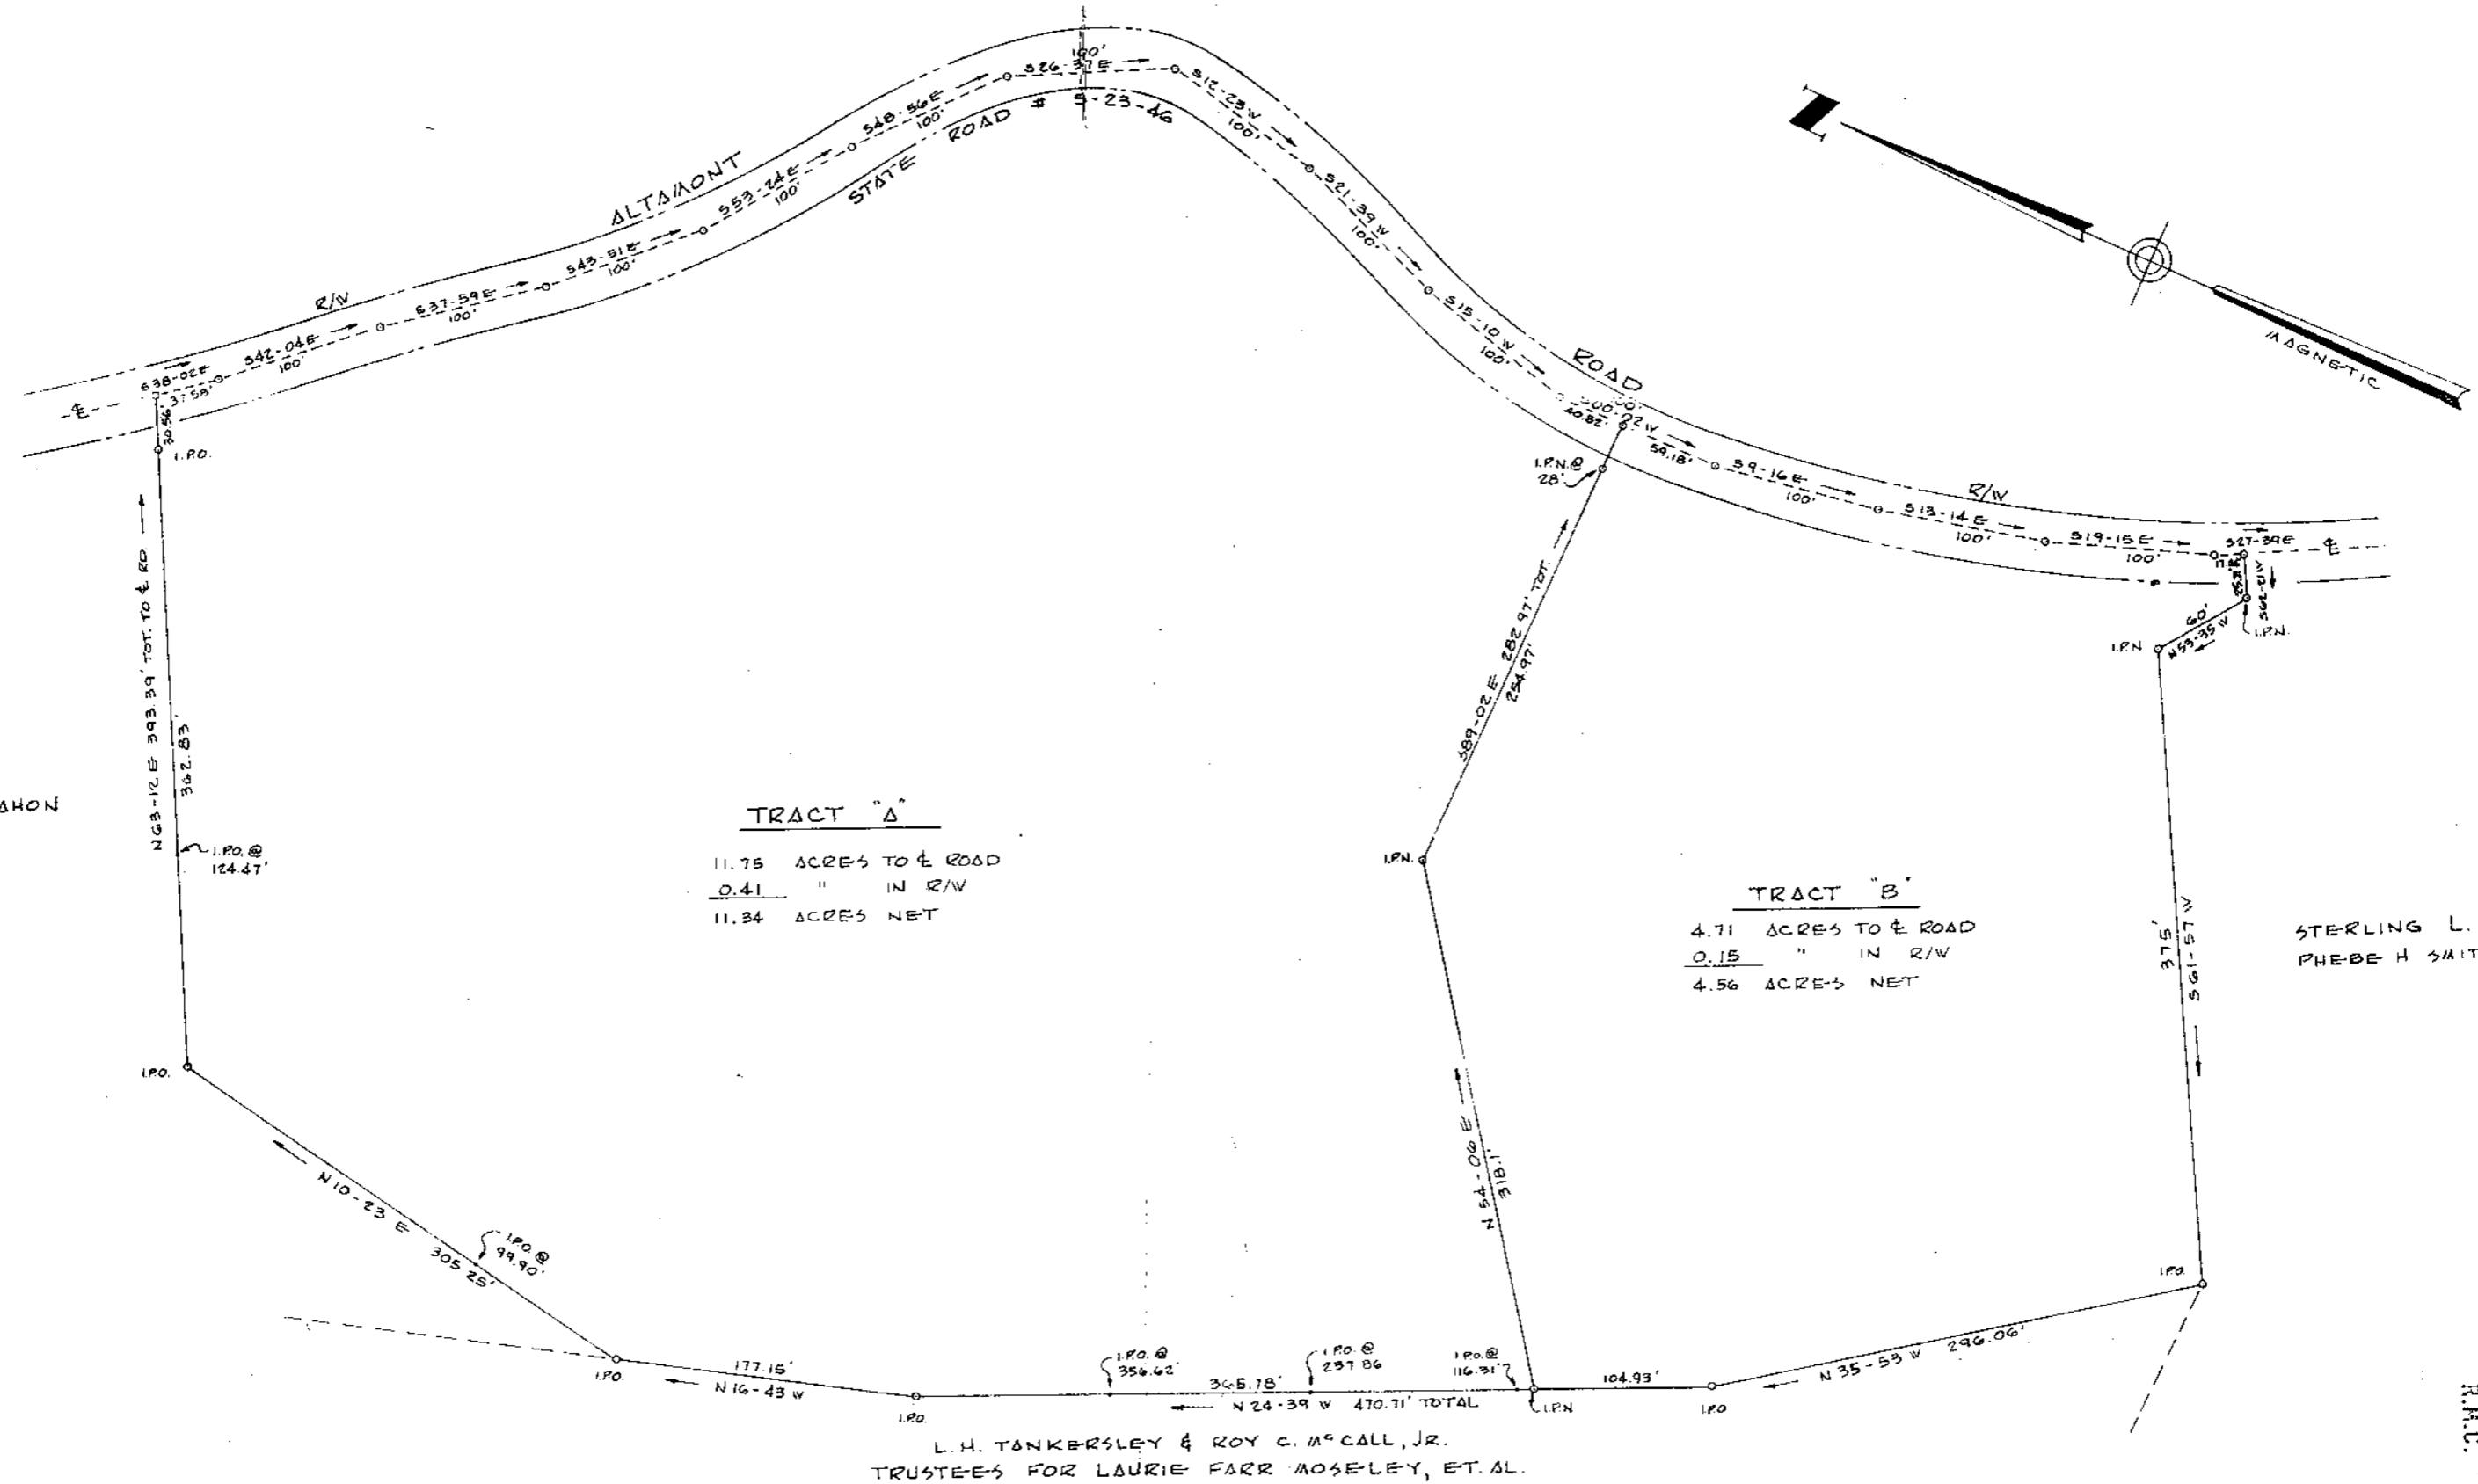

MICROFILMED

FILED
 GREENVILLE CO. S.C.
 AUG 19 3 02 PM '74
 DONNIE S. TANKERSLEY
 R.H.C.

PROPERTY OF
GEORGE E. McDOUGALL
 LOCATED ON PARIS MOUNTAIN
 PARIS MOUNTAIN TOWNSHIP
 GREENVILLE CO, SOUTH CAROLINA
 DATE: 10-30-72 SCALE 1"=100 FEET

4819
 RECORDING FEE
 PAID \$ 3.00
 DC

enwright associates
 ENGINEERS
 GREENVILLE, S.C.

AUG 19 1974

5F-71

PLAT AMENDED 11-16-72 TO SHOW NEW LINE